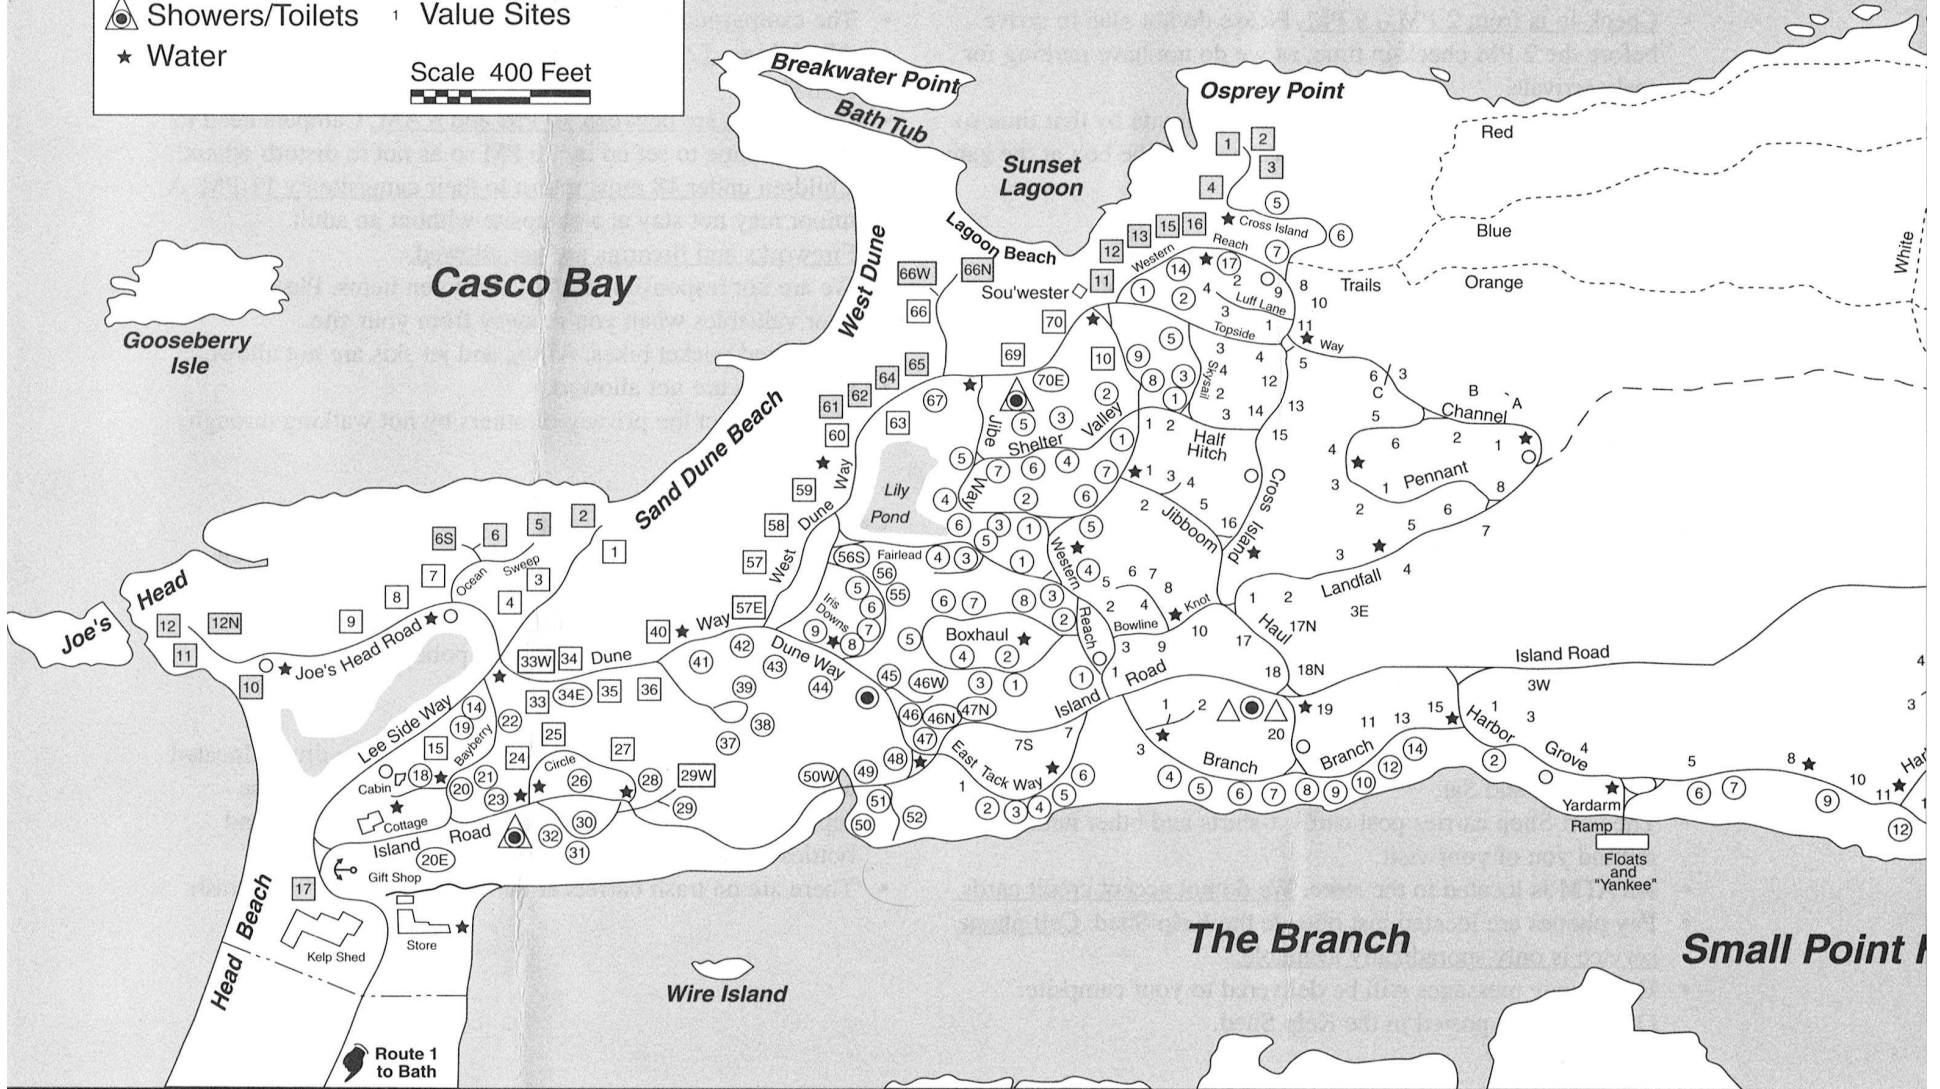

SYMBOLS

- | | |
|-------------------|---------------------|
| △ Showers | □ Ocean Prime Sites |
| ○ Toilets | □ Prime Sites |
| ● Flush Toilets | ○ Choice Sites |
| △ Showers/Toilets | 1 Value Sites |
| ★ Water | |

Scale 400 Feet

Hermit Island Campground

on Casco Bay at Small Point, Maine